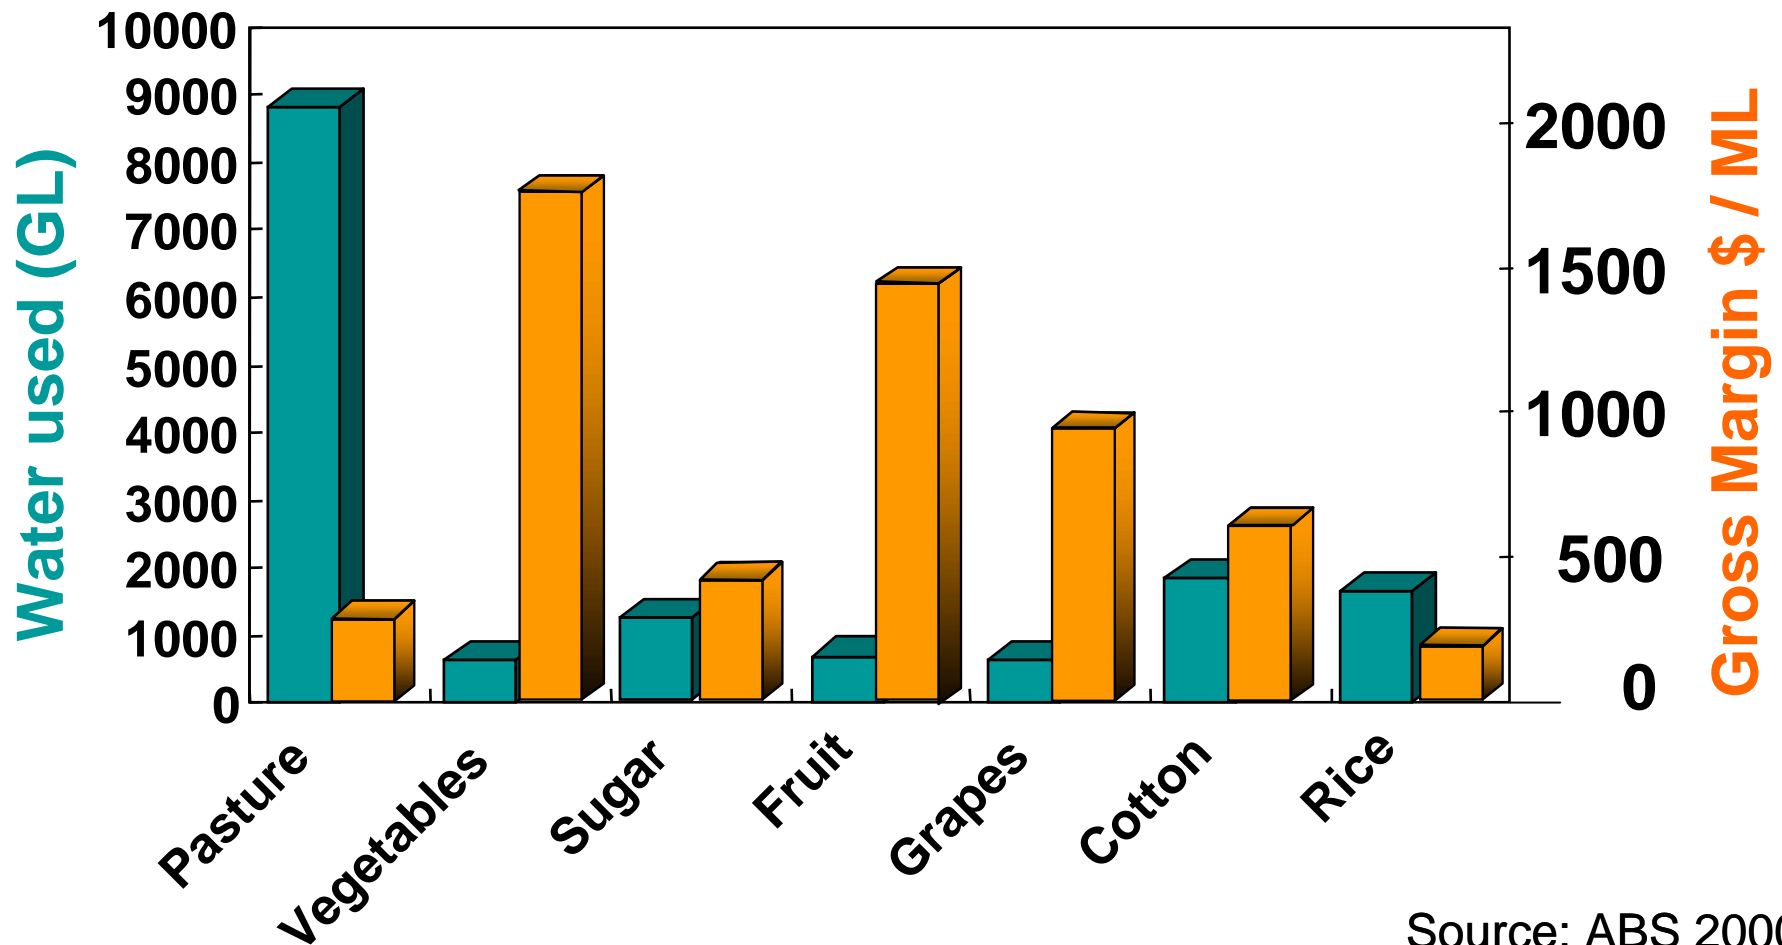

LAKE VICTORIA

PHOTO: Michael Bell

MURRAY MOUTH - Dredge

PHOTO: Michael Bell

MURRAY MOUTH

PHOTO: Michael Bell

From this

To this

Gross value of irrigated agriculture \$7.3 billion per annum

Source: ABS 2000