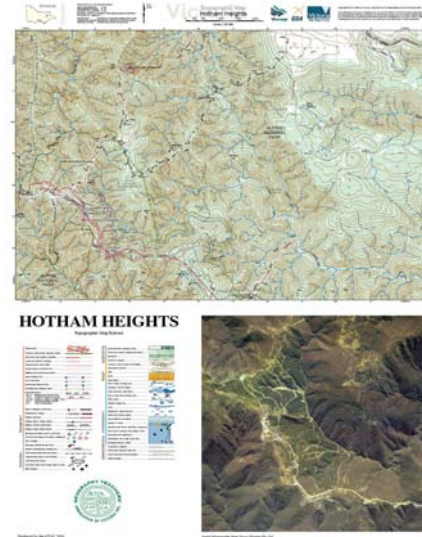

# NEW GTAV Resource Topographic Map Set

The GTAV has produced a new Topographic Map Set comprising four-A2 posters with topographic map and aerial photograph. The maps are Bundalong (on the Murray River), Hotham Heights, Port Campbell and Toolangi.

## CD-ROM

The CD-ROM provides you with five **GeoPDF enabled maps** – Bundalong, Hotham Heights, Port Campbell and Toolangi **PLUS** a **BONUS** one of Phillip Island. GIS-like features include the ability to measure length and area, turn layers on and off and search map attributes. You can zoom in on a particular region/study area and look at specific features in detail.

2 kinds of map x 15 each

Tick two only:

- Bundalong
- Hotham
- Port Campbell
- Toolangi

Cost:\$120.00

3 kinds of map x 15 each

Tick three only:

- Bundalong
- Hotham
- Port Campbell
- Toolangi

Cost:\$180.00

4 kinds of map x 15 each plus **FREE** CD-ROM –

Tick all:

- Bundalong
- Hotham
- Port Campbell
- Toolangi

Cost:\$240.00

Total Order \$\_\_\_\_\_ + \$9.00 postage & handling per order (Vic)

Please find attached payment of \$\_\_\_\_\_