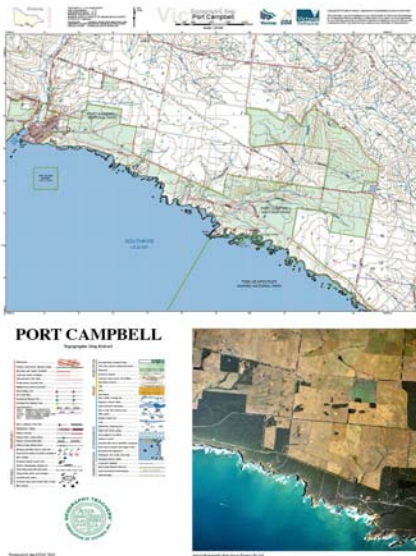

# NEW GTAV Resource Topographic Map Set

The GTAV has produced a new Topographic Map Set comprising four-A2 posters with topographic map and aerial photograph. The maps are Bundalong (on the Murray River), Hotham Heights, Port Campbell and Toolangi.

## CD-ROM

The CD-ROM provides you with five **GeoPDF enabled maps** – Bundalong, Hotham Heights, Port Campbell and Toolangi **PLUS** a **BONUS** one of Phillip Island. GIS-like features include the ability to measure length and area, turn layers on and off and search map attributes. You can zoom in on a particular region/study area and look at specific features in detail.

2 kinds of map x 15 each

Tick two only:

- Bundalong
- Hotham
- Port Campbell
- Toolangi

Cost:\$120.00

3 kinds of map x 15 each

Tick three only:

- Bundalong
- Hotham
- Port Campbell
- Toolangi

Cost:\$180.00

4 kinds of map x 15 each plus **FREE** CD-ROM –

Tick all:

- Bundalong
- Hotham
- Port Campbell
- Toolangi

Cost:\$240.00

Total Order \$\_\_\_\_\_ + \$9.00 postage & handling per order (Vic)

Please find attached payment of \$\_\_\_\_\_