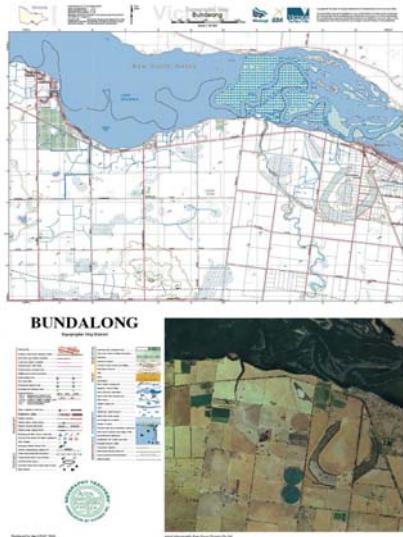

# NEW GTAV Resource Topographic Map Set

The GTAV has produced a new Topographic Map Set comprising four-A2 posters with topographic map and aerial photograph. The maps are Bundalong (on the Murray River), Hotham Heights, Port Campbell and Toolangi.

## CD-ROM

The CD-ROM provides you with five **GeoPDF enabled maps** – Bundalong, Hotham Heights, Port Campbell and Toolangi **PLUS** a **BONUS** one of Phillip Island. GIS-like features include the ability to measure length and area, turn layers on and off and search map attributes. You can zoom in on a particular region/study area and look at specific features in detail.

2 kinds of map x 15 each

Tick two only:

- Bundalong
- Hotham
- Port Campbell
- Toolangi

Cost:\$120.00

3 kinds of map x 15 each

Tick three only:

- Bundalong
- Hotham
- Port Campbell
- Toolangi

Cost:\$180.00

4 kinds of map x 15 each plus **FREE** CD-ROM –

Tick all:

- Bundalong
- Hotham
- Port Campbell
- Toolangi

Cost:\$240.00

Total Order \$\_\_\_\_\_ + \$9.00 postage & handling per order (Vic)

Please find attached payment of \$\_\_\_\_\_